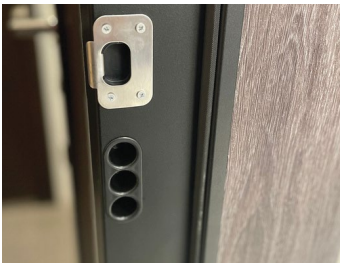

Reliable anti-burglary mechanisms from MAUER ASSA ABLOY - a world leader in the industry

Fully certified product according to European harmonized standards

NEW!

OPTIMA SERIES

Standart sizes: 86 x 197 cm, 90 x 200 cm (for walls up to 34 cm)

Dual-lock system by ASSA ABLOY

Elegant wall finish with MDF panels and moldings

Door leaf thickness: 10 cm

Durable Aluminium Threshold

Security Class: RC3

Acoustic Insulation: 44 dB

Thermal Transmittance Coefficient: Ud = 1.0 W/m²K

Door Leaf Thickness: 10 cm, with a frame made of high-quality structured aluminum and 2 internal panels with a special stainless steel coating

Fully certified product according to European harmonized standards